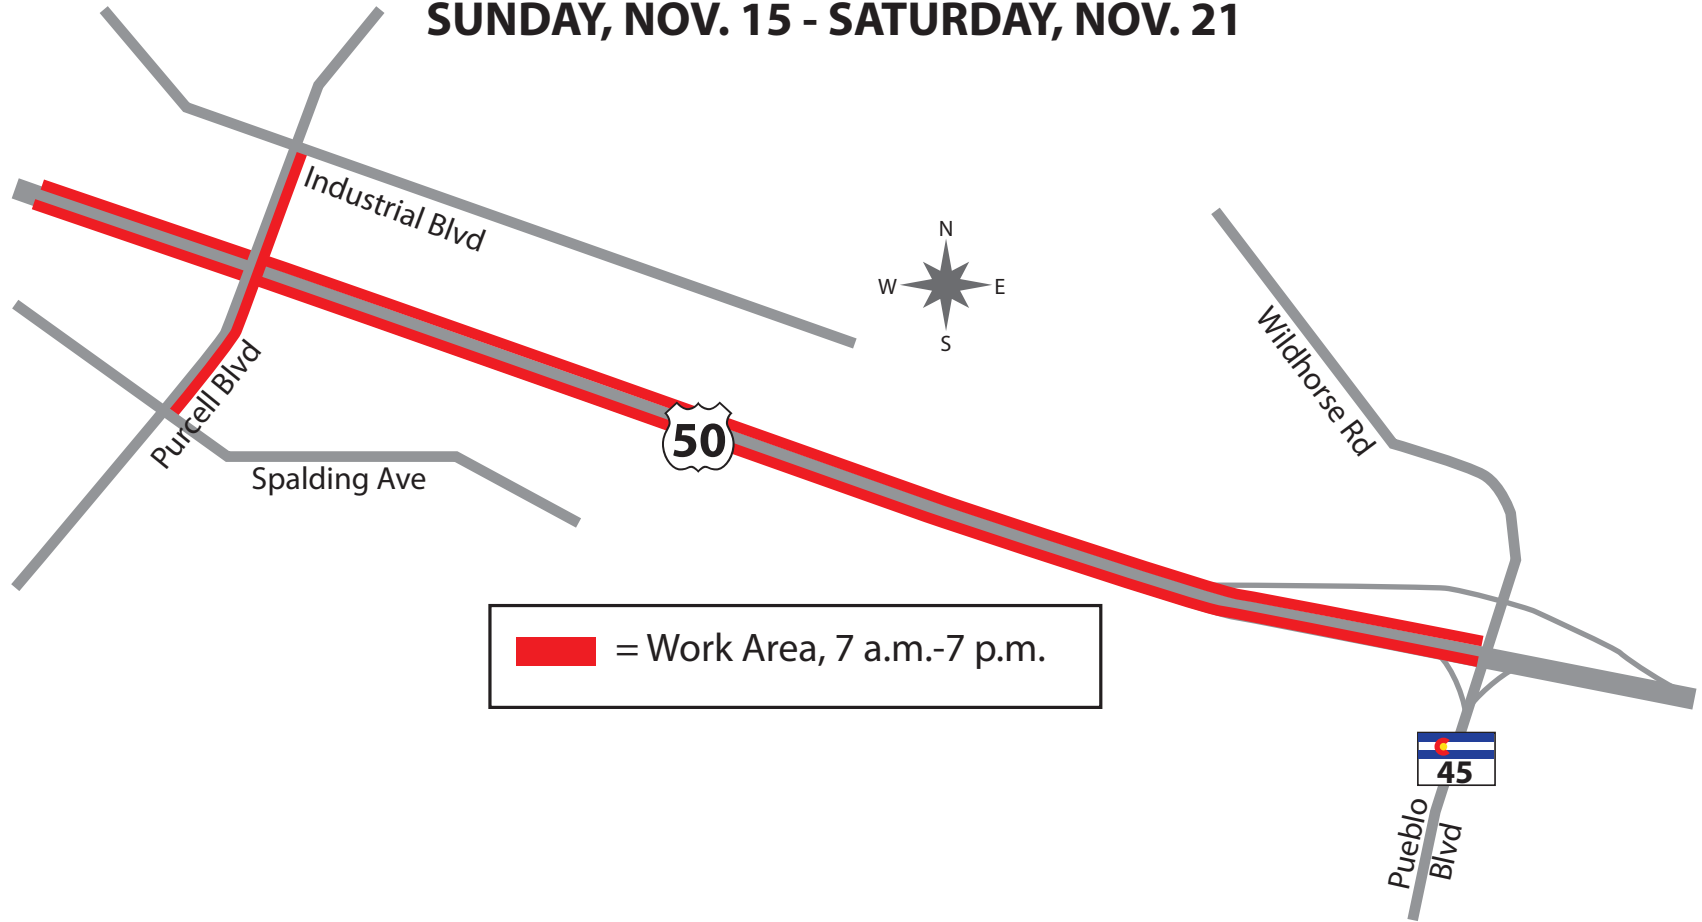

SUNDAY, NOV. 15 - SATURDAY, NOV. 21

 = Work Area, 7 a.m.-7 p.m.